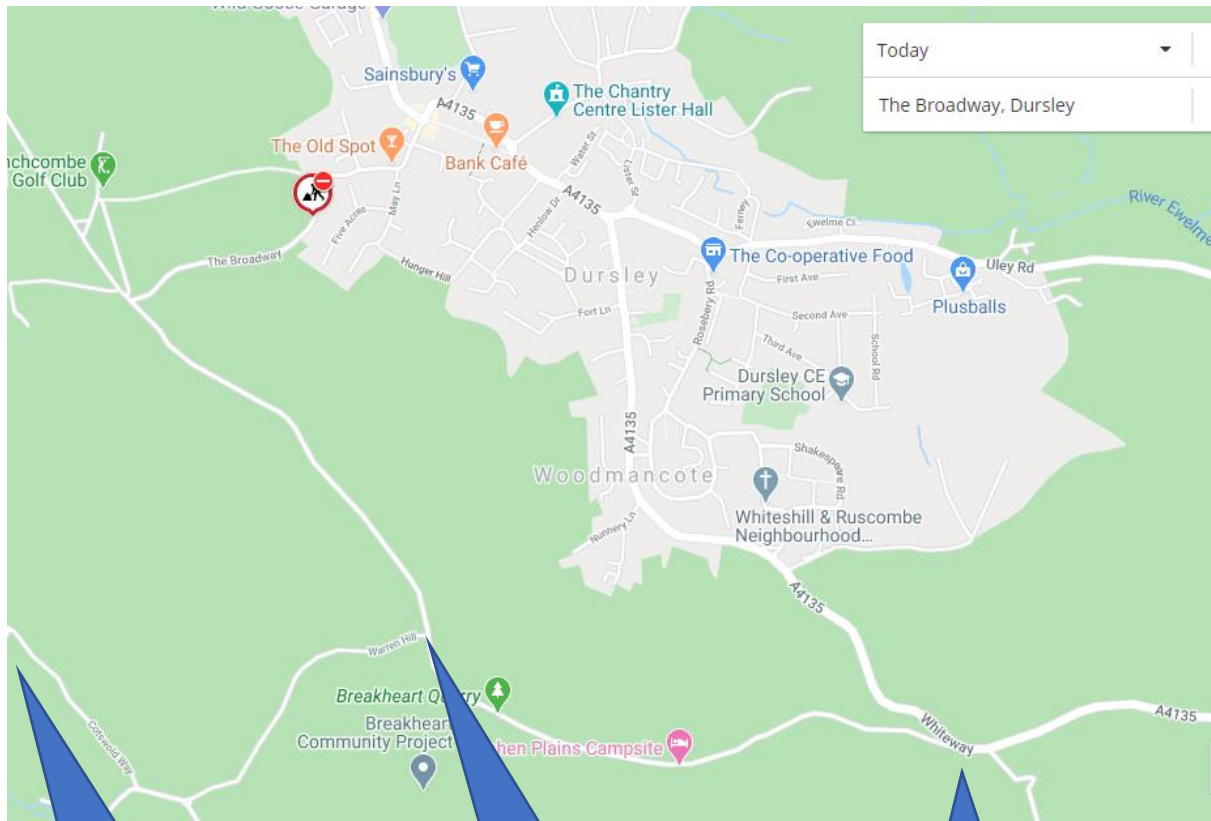

Access to Stinchcombe Hill whilst The Broadway is closed.

From North Nibley /
Waterley Bottom

Ignore "Road
Closed" sign here

Top of
Whiteway